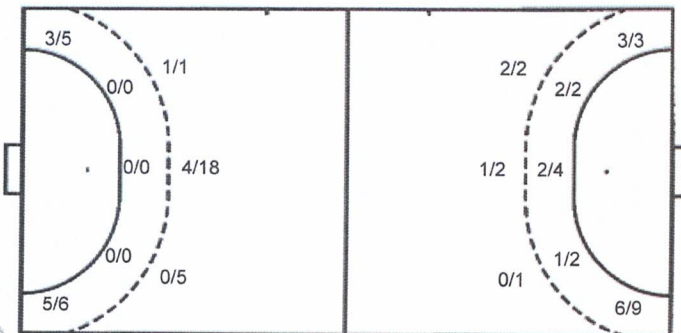

Liga Florilor MOL 25-26

9. round

Match Team Statistics

CSM Targu Jiu 22 - 34 HC Dunarea Braila

8.11.2025. 17:30

Match No.

(9 - 16) (13 - 18)

Attendance: 400

Sala Sporturilor

Referees: Alin Gherman (ROU) / Adrian Moldovan (ROU)

Shot distribution by player

4 H. Simao Paulo

	0/1	1/1
0/1		2/3
2/3	0/1	

2 post 2 block

5 E. Buse

6 A. Fratilescu Gavrila

1/1		
2/2	0/1	1/1

1 block

9 M. Ancuta

13 C. Chirea

		0/1
	0/1	

1 post

18 S. Darie

22 S. Sucelescu

23 I. Zinatullina

0/1		1/1
1/1		
		1/2

2 miss. 3 block

27 A. Chiricuta

	1/2	

1 miss.

29 L. Moldovan

0/1		0/1

1 miss. 1 block

64 F. Dumbravean

2/2		
1/1		
1/1		

99 R. Nicolae

		1/1
1/1		

2/2 lob

TOTAL

3/4	0/1	2/2
2/4		3/6
6/7	1/5	2/3

3 post 4 miss. 7 block 2/2 lob

Saves distribution goalkeepers

16 J. Varga Ferreira

		0/2
0/3		0/3
0/4	2/5	1/1

33 A. Babovic Vujovic

0/1	1/4	
0/2	0/1	1/8
0/2	4/4	

TOTAL

0/1	1/4	0/2
0/5	0/1	1/11
0/6	6/9	1/1

Shots by position

ATTACK

DEFENSE

7m penalties 4/4
Fastbreak 0/2
Breakthrough 3/5
Long dist. 2/3

7m penalties 3/3
Fastbreak 8/9
Breakthrough 4/7
Long dist. 2/3

Shooting statistics

Position	Goals	Sav.	Miss.	Post	Blk.	Total	%
Back (9m)	5	9	2	2	6	24	21
Line (6m)	0	0	0	0	0	0	0
Wing	8	1	1	0	1	11	73
7m penalties	4	0	0	0	0	4	100
Fastbreak	0	2	0	0	0	2	0
Breakthrough	3	1	0	1	0	5	60
Total	20	13	3	3	7	46	43

Jersey number Tot. Total shooting 6m 6m (line) shooting 9m 9m shooting Wng. Wing shooting FB Fastbreak sh. 7m 7m penalty sh.
Brk. Breakthrough sh. LD Long distance sh. As. Assists PC Pass clear chance E7 Eearned 7m pen. TF Technical faults St. Steals
2m 2m punishments C7. Committed 7m E2 Eearned 2m pun. YC. Yellow cards R/B Red/Blue cards Blk. Blocks S Starting Line-up

Handball statistics and livescore by Toma-soft ltd (www.toma-soft.hr)