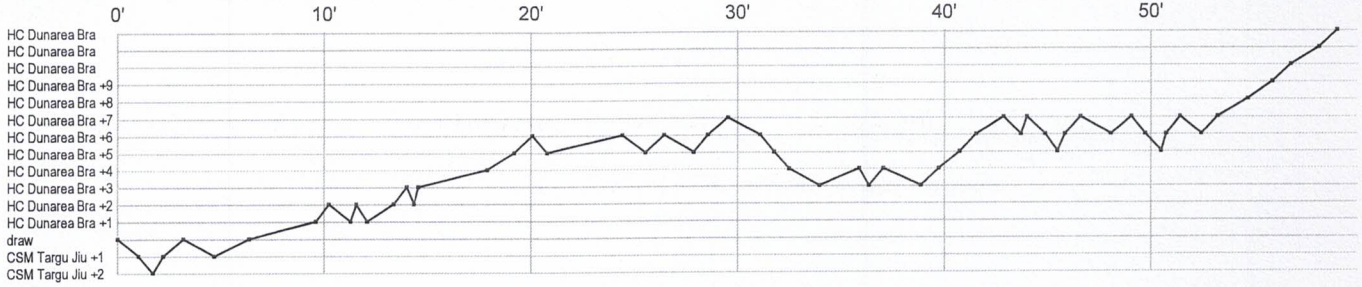

Liga Florilor MOL 25-26

9. round

Match Team Statistics

CSM Targu Jiu 22 - 34 HC Dunarea Braila

8.11.2025. 17:30

Match No.

(9 - 16) (13 - 18)

Attendance: 400

Sala Sporturilor

Referees: Alin Gherman (ROU) / Adrian Moldovan (ROU)

CSM Targu Jiu

4 Simao Paulo	g g t g t f c f a g f t t	p f	a a f f g t f a	a f	f p b
5 Buse E					
Fratilescu	f t	g	g	ie c t	g g
Ancuta M					f f f
13 Chirea C					
16 Varga	s r f s r	r r r r r r	r r r s r r g r r		
18 Darie S					
22 Sucelescu S					
23 Zinatullina I	yc f f l f	a f	is g l f t	ei g	f a t a l f g ie t
27 Chiricuta A	g	f	f		t
29 Moldovan L					f
33 Babovic				i s r r s s r t r r r s s r s r r	r r r r r s r
64 Dumbravean	g p	p	g	g	g t
99 Nicolae R			g	g	g g t

HC Dunarea Braila

1 Serban E				r f r s r r	r s r r r	f r r s r s s as
9 Mokat I	f f		p	g x x		
10 Milosavljevic	g p	a a	t f	t	g a	a g
21 Cotet M						g a
22 Raicea C	f g	g				
24 Rosu E	g t	pt t e	a t	t	p	ba
27 Gonzalez	a	x y	ag t g		e x	x f f g x
35 Kiriasheva V			a	g		g t f g
Michalak D				g g	g	
44 Trusova K	r r	s s s r r s r	s r	s r s r	f	
55 Bors O				g f g		g g g
70 Popa A	a	p g	bga	a	f a a f i	a g a ag p t g g
77 Mohamed M						
88 Janjusevic A			t g	g		
99 Gonzalez						a

In game	g Goal scored	f Missed shot	a Assist	t Technical faults	b Steal
2 2min suspension	e Earned 7m	c Committed 7m	y Yellow card	r Red Card	k Blue card
i Earned 2min.	x Block	4 4min suspension	p Pass for clear chance	s Saved shot	r Received goal