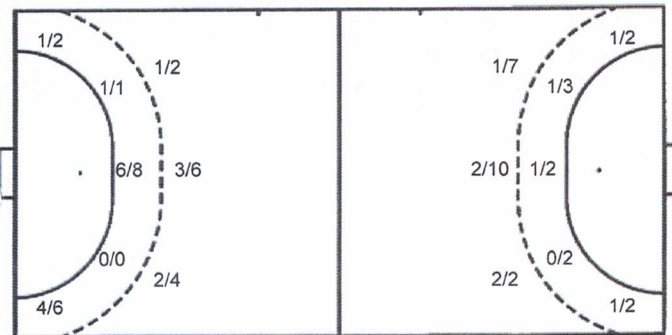

Liga Florilor MOL 25-26

8. round

Match Team Statistics

HC Dunarea Braila 34 - 20 CS HC Zalau

1.11.2025. 17:30

Match No.

(17 - 11) (17 - 9)

Attendance: 1105

Sala Polivalenta Danubius

Referees: Constantin Balan (ROU) / Ionut Savin (ROU)

Shot distribution by player

2 M. Lixandroi

		1/1
2/2		2/2

1 post

4 A. Olek

		1/1
	0/1	
1/1		

10 D. Milosavljevic

1 post

21 M. Cotet

2/2		1/1

22 C. Raicea

24 E. Rosu

	2/3	
1/1		0/1

27 L. Gonzalez Ortega

1/1		0/1

35 V. Kirdiasheva

0/1		3/4

1 post

40 D. Michalak

		0/1
		2/2

55 O. Bors

1/1		1/1

0/1 lob

70 A. Popa

2/2		1/1

77 M. Mohamed

		1/1

1 miss. 1/1 lob

88 A. Janjusevic

3/3		
1/1		2/3

1 post

99 M. Gonzalez Alvarez

1/1		
1/1		0/1

1 miss.

TOTAL

7/9		6/8
	0/1	
11/11		9/13

4 post 2 miss. 1/2 lob

Saves distribution goalkeepers

1 E. Serban

1/2	0/1	2/4
2/2	1/1	2/2
2/4		4/11

44 K. Trusova

0/2	1/1	
0/1		
0/2		1/2

TOTAL

1/4	1/2	2/4
2/3	1/1	2/2
2/6		5/13

Shots by position

ATTACK

DEFENSE

7m penalties 2/2
Fastbreak 3/3
Breakthrough 11/16
Long dist. 0/0

7m penalties 7/12
Fastbreak 2/2
Breakthrough 1/2
Long dist. 1/1

Shooting statistics

Position	Goals	Sav.	Miss.	Post	Blk.	Total	%
Back (9m)	6	4	1	1	0	12	50
Line (6m)	7	2	0	0	0	9	78
Wing	5	2	1	0	0	8	63
7m penalties	2	0	0	0	0	2	100
Fastbreak	3	0	0	0	0	3	100
Breakthrough	11	2	0	3	0	16	69
Total	34	10	2	4	0	50	68

#	Jersey number	Tot.	Total shooting	6m	6m (line) shooting	9m	9m shooting	Wng.	Wing shooting	FB	Fastbreak sh.	7m	7m penalty sh.
Brk.	Breakthrough sh.	LD	Long distance sh.	As.	Assists	PC	Pass clear chance	E7	Earned 7m pen.	TF	Technical faults	St.	Steals
2m	2m punishments	C7.	Committed 7m	E2	Earned 2m pun.	YC.	Yellow cards	R/B	Red/Blue cards	Blk.	Blocks	S	Starting Line-up

Handball statistics and livescore by Toma-soft ltd (www.toma-soft.hr)