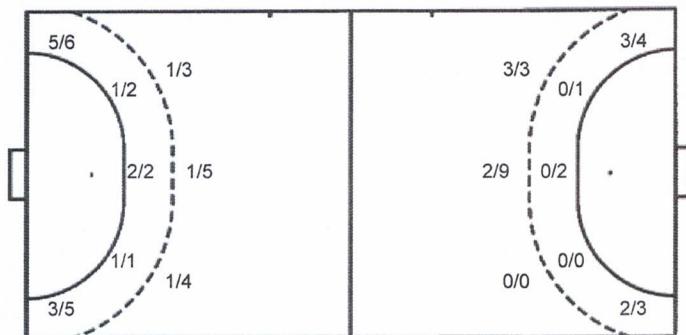

Liga Florilor MOL 25-26

6. round

Match Team Statistics

HC Dunarea Braila 27 - 30 CSM Corona Brasov

1.10.2025. 17:30

Match No.

(14 - 15) (13 - 15)

Attendance: 1200

Sala Polivalenta Danubius

Referees: Gabriel Badiu (ROU) / Ioan Barbu (ROU)

Shot distribution by player

10 L. Fais Munhoz Araujo

11 H. Van Kreijl

1/2		1/1
1/1		1/1

13 A. Vacariu

14 M. Neagu

18 R. Joao

19 A. Dumitrascu

20 C. Iordachi

24 A. Boiciuc

1/1		1/1
2/2		3/3

1 post 3 miss.

28 L. Lasm

		2/2
0/1		

1 block

31 D. Trivic

		1/1
		1/1

1/3 lob

33 K. Slezak Krpez

1/1		
3/3		0/2
4/4		2/2

1 miss. 1/1 lob

55 T. Haggerty

99 S. Grozav

		0/2
0/1		3/3

1 miss. 3 block

TOTAL

2/2		2/2
4/5		3/7
7/9		10/10

1 post 5 miss. 4 block 2/4 lob

Saves distribution goalkeepers

1 B. Curment

0/1	1/1	
1/2		1/3
1/8	1/1	1/2

12 A. Gudelj

1/2		
1/1		1/3
0/6		0/3

16 R. Radoi

0/1		0/1

TOTAL

1/3	1/1	
2/3		2/6
1/15	1/1	1/6

Shots by position

ATTACK

DEFENSE

7m penalties 3/6
Fastbreak 2/2
Breakthrough 10/12
Long dist. 0/1

7m penalties 6/7
Fastbreak 1/1
Breakthrough 10/14
Long dist. 0/1

Shooting statistics

Position	Goals	Sav.	Miss.	Post	Blk.	Total	%
Back (9m)	3	2	3	0	4	12	25
Line (6m)	4	1	0	0	0	5	80
Wing	8	3	0	0	0	11	73
7m penalties	3	2	1	0	0	6	50
Fastbreak	2	0	0	0	0	2	100
Breakthrough	10	1	0	1	0	12	83
Total	30	9	4	1	4	48	63

#	Jersey number	Tot.	Total shooting	6m	6m (line) shooting	9m	9m shooting	Wng.	Wing shooting	FB	Fastbreak sh.	7m	7m penalty sh.
Brk.	Breakthrough sh.	LD	Long distance sh.	As.	Assists	PC	Pass clear chance	E7	Earned 7m pen.	TF	Technical faults	St.	Steals
2m	2m punishments	C7.	Committed 7m	E2	Earned 2m pun.	YC.	Yellow cards	R/B	Red/Blue cards	Blk.	Blocks	S	Starting Line-up

Handball statistics and livescore by Toma-soft ltd (www.toma-soft.hr)