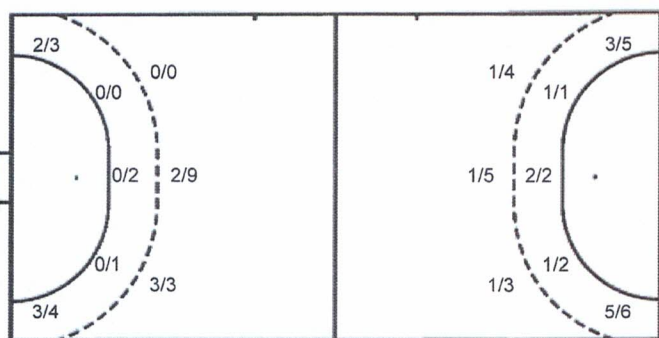

Liga Florilor MOL 25-26

6. round

Match Team Statistics

HC Dunarea Braila 27 - 30 CSM Corona Brasov

1.10.2025. 17:30

Match No.

(14 - 15) (13 - 15)

Attendance: 1200

Sala Polivalenta Danubius

Referees: Gabriel Badiu (ROU) / Ioan Barbu (ROU)

Shot distribution by player

2 M. Lixandroiu

1/1		

1 block

9 I. Mokat

	0/1	

10 D. Milosavljevic

	0/1	
		1/1
4/4		1/1

2 post

21 M. Cotet

22 C. Raicea

		1/1
2/2		

24 E. Rosu

1/1		
2/2		

1 post 1 block

27 L. Gonzalez Ortega

0/1		
1/1		

35 V. Kirdiasheva

		1/1

1 post

40 D. Michalak

		1/1
1/1		1/2

1/1 lob

55 O. Bors

1 post

70 A. Popa

	0/1	
1/1		1/1

77 M. Mohamed

0/1		

88 A. Janjusevic

1/1		
2/2		2/2

99 M. Gonzalez Alvarez

1/1		
		0/2
0/1		

1 post 1 miss.

TOTAL

2/3	0/1	
1/3		4/6
14/15	0/1	5/6

6 post 1 miss. 2 block 1/1 lob

Saves distribution goalkeepers

1 E. Serban

0/2		0/1
1/2		2/3
2/5		0/4

44 K. Trusova

		0/1
0/3		2/4
0/4		0/6

TOTAL

0/2		0/2
1/5		4/7
2/9		0/10

Shots by position

ATTACK

DEFENSE

7m penalties 6/7
Fastbreak 1/1
Breakthrough 10/14
Long dist. 0/1

7m penalties 3/6
Fastbreak 2/2
Breakthrough 10/12
Long dist. 0/1

Shooting statistics

Position	Goals	Sav.	Miss.	Post	Blk.	Total	%
Back (9m)	5	4	0	1	2	12	42
Line (6m)	0	3	0	0	0	3	0
Wing	5	1	0	1	0	7	71
7m penalties	6	0	0	1	0	7	86
Fastbreak	1	0	0	0	0	1	100
Breakthrough	10	1	1	2	0	14	71
Total	27	9	1	5	2	44	61

Jersey number Tot. Total shooting 6m 6m (line) shooting 9m 9m shooting Wng. Wing shooting FB Fastbreak sh. 7m 7m penalty sh.
Brk. Breakthrough sh. LD Long distance sh. As. Assists PC Pass clear chance E7 Earned 7m pen. TF Technical faults St. Steals
2m 2m punishments C7. Committed 7m E2 Earned 2m pun. YC. Yellow cards R/B Red/Blue cards Blk. Blocks S Starting Line-up

Handball statistics and livescore by Toma-soft ltd (www.toma-soft.hr)