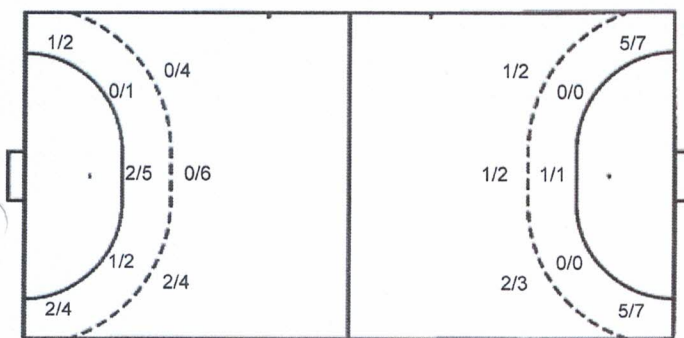

	0/1	0/3
2/2		
2/4	0/2	1/9

TOTAL

0/2	0/1	0/3
2/3		
2/6	0/2	4/20

Shots by position

ATTACK

DEFENSE

7m penalties 5/6
Fastbreak 0/0
Breakthrough 5/6
Long dist. 1/2

7m penalties 3/5
Fastbreak 6/9
Breakthrough 7/10
Long dist. 0/0