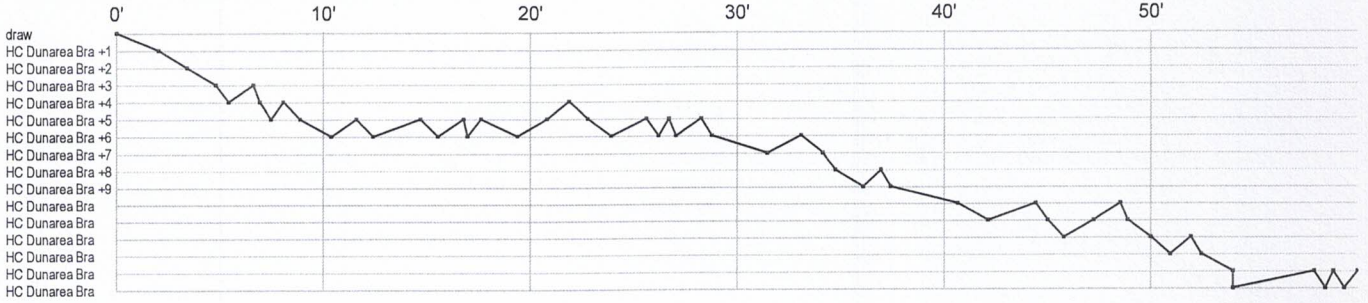

Liga Florilor MOL 25-26

8. round

Match Team Statistics

HC Dunarea Braila 34 - 20 CS HC Zalau

1.11.2025. 17:30

Match No.

(17 - 11) (17 - 9)

Attendance: 1105

Sala Polivalenta Danubius

Referees: Constantin Balan (ROU) / Ionut Savin (ROU)

HC Dunarea Braila

Table showing player statistics for HC Dunarea Braila. Rows include player names and their corresponding activity bars with alphanumeric codes (s, f, g, a, t, r, c, e, i, x, 4, p, b, k, r) indicating specific events during the match.

CS HC Zalau

Table showing player statistics for CS HC Zalau. Rows include player names and their corresponding activity bars with alphanumeric codes (s, f, g, a, t, r, c, e, i, x, 4, p, b, k, r) indicating specific events during the match.

Legend table for handball statistics and live scores. It defines symbols used in the player activity bars: In game, 2 (2min suspension), i (Earned 2min), g (Goal scored), e (Earned 7m), x (Block), f (Missed shot), c (Committed 7m), 4 (4min suspension), a (Assist), y (Yellow card), p (Pass for clear chance), t (Technical faults), r (Red Card), s (Saved shot), b (Steal), k (Blue card), and r (Received goal).