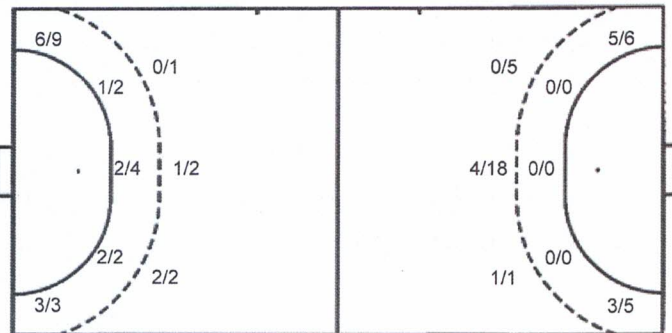

Liga Florilor MOL 25-26

9. round

Match Team Statistics

CSM Targu Jiu 22 - 34 HC Dunarea Braila

8.11.2025. 17:30

Match No.

(9 - 16) (13 - 18)

Attendance: 400

Sala Sporturilor

Referees: Alin Gherman (ROU) / Adrian Moldovan (ROU)

Shot distribution by player

9 I. Mokat

1/1	0/1	

1 miss.

10 D. Milosavljevic

1/1		2/2
1/1		

1 miss.

21 M. Cotet

	1/1	

22 C. Raicea

1/1		
	1/2	0/1

1/1 lob

24 E. Rosu

		1/1

27 L. Gonzalez Ortega

	0/1	
2/2		
1/1		

0/1 lob

35 V. Kirdiasheva

		1/2
2/2	0/1	

40 D. Michalak

1/1		2/2
	1/1	

55 O. Bors

	1/1	
		3/3
	0/1	

2/2 lob

70 A. Popa

	1/1	
	1/1	2/2
1/1	1/3	

1 post

77 M. Mohamed

88 A. Janjusevic

1/1		1/1

99 M. Gonzalez Alvarez

TOTAL

1/1	3/4	2/2
5/5	1/1	10/11
6/6	3/9	0/1

1 post 2 miss. 3/4 lob

Saves distribution goalkeepers

1 E. Serban

0/1	1/1	
1/3		2/4
0/4	2/2	0/1

44 K. Trusova

1/3		0/2
1/1		1/2
1/4	2/3	1/2

TOTAL

1/4	1/1	0/2
2/4		3/6
1/8	4/5	1/3

Shots by position

ATTACK

DEFENSE

7m penalties 3/3
Fastbreak 8/9
Breakthrough 4/7
Long dist. 2/3

7m penalties 4/4
Fastbreak 0/2
Breakthrough 3/5
Long dist. 2/3

Shooting statistics

Position	Goals	Sav.	Miss.	Post	Blk.	Total	%
Back (9m)	3	0	1	1	0	5	60
Line (6m)	5	2	1	0	0	8	63
Wing	9	3	0	0	0	12	75
7m penalties	3	0	0	0	0	3	100
Fastbreak	8	1	0	0	0	9	89
Breakthrough	4	3	0	0	0	7	57
Total	32	9	2	1	0	44	73

#	Jersey number	Tot.	Total shooting	6m	6m (line) shooting	9m	9m shooting	Wng.	Wing shooting	FB	Fastbreak sh.	7m	7m penalty sh.
Brk.	Breakthrough sh.	LD	Long distance sh.	As.	Assists	PC	Pass clear chance	E7	Earned 7m pen.	TF	Technical faults	St.	Steals
2m	2m punishments	C7.	Committed 7m	E2	Earned 2m pun.	YC.	Yellow cards	R/B	Red/Blue cards	Blk.	Blocks	S	Starting Line-up

Handball statistics and livescore by Toma-soft ltd (www.toma-soft.hr)