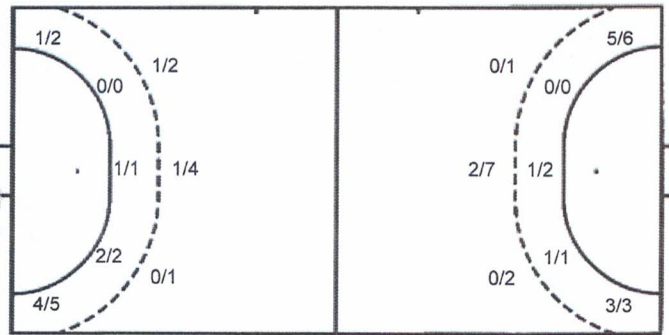

Liga Florilor MOL 25-26

10. round

Match Team Statistics

HC Dunarea Braila 32 - 28 CS Minaur Baia Mare

20.12.2025. 15:00

Match No.

(19 - 13) (13 - 15)

Attendance: 1120

Referees: Mihai Pirvu (ROU) / Radu Mihai Potirniche (ROU)

Shot distribution by player

2 M. Lixandroi

1 block

5 D. Mihaila

9 I. Mokat

1/1		

10 D. Milosavljevic

1/2		0/1
2/2		2/2

21 M. Cotet

1/1		

22 C. Raicea

1/1		
		1/1

24 E. Rosu

		3/3
	1/1	1/1
2/2		2/2

3 miss.

27 L. Gonzalez Ortega

2/2		

35 V. Kirdiasheva

		1/1

40 D. Michalak

1/1		
		3/3

1 post 0/1 lob

55 O. Bors

1 post

77 M. Mohamed

		1/1

88 A. Janjusevic

99 M. Gonzalez Alvarez

3/3		1/1
		1/2

1 miss.

TOTAL

2/3		3/4
4/4	1/1	2/2
8/8		11/12

2 post 4 miss. 1 block 0/1 lob

Saves distribution goalkeepers

1 E. Serban

		1/3
2/2	0/1	3/4
1/7		2/12

44 K. Trusova

0/2		
	1/2	
0/2		1/2

TOTAL

0/2		1/3
2/2	1/3	3/4
1/9		3/14

Shots by position

ATTACK

DEFENSE

7m penalties 3/3
Fastbreak 3/5
Breakthrough 15/17
Long dist. 1/1

7m penalties 4/7
Fastbreak 2/2
Breakthrough 8/12
Long dist. 2/2

Shooting statistics

Position	Goals	Sav.	Miss.	Post	Blk.	Total	%
Back (9m)	2	2	2	0	1	7	29
Line (6m)	3	0	0	0	0	3	100
Wing	5	0	0	2	0	7	71
7m penalties	3	0	0	0	0	3	100
Fastbreak	3	1	1	0	0	5	60
Breakthrough	15	1	1	0	0	17	88
Total	31	4	4	2	1	42	74

Jersey number Tot. Total shooting 6m 6m (line) shooting 9m 9m shooting Wng. Wing shooting FB Fastbreak sh. 7m 7m penalty sh.
Brk. Breakthrough sh. LD Long distance sh. As. Assists PC Pass clear chance E7 Earned 7m pen. TF Technical faults St. Steals
2m 2m punishments C7. Committed 7m E2 Earned 2m pun. YC. Yellow cards R/B Red/Blue cards Blk. Blocks S Starting Line-up

Handball statistics and livescore by Toma-soft ltd (www.toma-soft.hr)