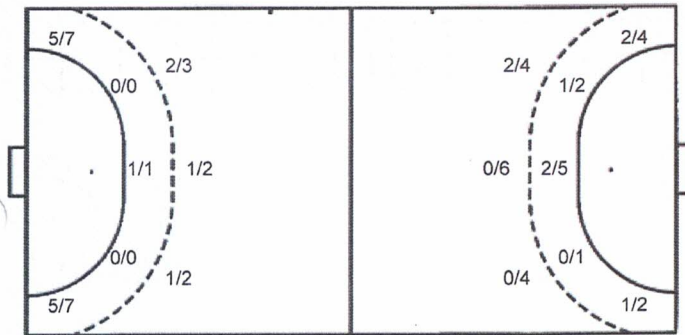

Liga Florilor MOL 25-26

7. round

Match Team Statistics

CSM Galati 19 - 31 HC Dunarea Braila

24.10.2025. 17:00

Match No.

(10 - 13) (9 - 18)

Attendance:

Sala Sporturilor Dunarea

Referees: Constantin Marius Murariu (ROU) / Constantin Claudiu Tabacariu (ROU)

Shot distribution by player

2 M. Lixandriou

1/2		
1/1		1/2

1 post

4 A. Olek

9 I. Mokat

	1/1	

10 D. Milosavljevic

		2/3

1 miss.

22 C. Raicea

1/1	1/1	2/2

2 miss.

24 E. Rosu

		1/1
		2/2

1 post

27 L. Gonzalez Ortega

1/1		1/2

35 V. Kirdiasheva

		2/2

40 D. Michalak

0/2		1/1

1/1 lob

55 O. Bors

	1/1	1/1
1/1		1/1

1/1 lob

70 A. Popa

1/1		1/1
		1/1

77 M. Mohamed

1/1		
		2/3

1 post

88 A. Janjusevic

0/1		

99 M. Gonzalez Alvarez

		1/1

1 post

TOTAL

2/2	1/1	3/3
1/3		
4/6	2/2	16/20

4 post 3 miss. 2/2 lob

Saves distribution goalkeepers

1 E. Serban

1/1		0/1
		0/1
0/1		0/1

44 K. Trusova

3/4	2/2	1/4
1/2		
0/4	0/1	4/7

TOTAL

4/5	2/2	1/5
1/2		0/1
0/5	0/1	4/8

Shots by position

ATTACK

DEFENSE

7m penalties 3/5
Fastbreak 6/9
Breakthrough 7/10
Long dist. 0/0

7m penalties 5/6
Fastbreak 0/0
Breakthrough 5/6
Long dist. 1/2

Shooting statistics

Position	Goals	Sav.	Miss.	Post	Blk.	Total	%
Back (9m)	4	2	0	1	0	7	57
Line (6m)	1	0	0	0	0	1	100
Wing	10	1	2	1	0	14	71
7m penalties	3	1	1	0	0	5	60
Fastbreak	6	3	0	0	0	9	67
Breakthrough	7	1	0	2	0	10	70
Total	31	8	3	4	0	46	67

Jersey number Tot. Total shooting 6m 6m (line) shooting 9m 9m shooting Wng. Wing shooting FB Fastbreak sh. 7m 7m penalty sh.
Brk. Breakthrough sh. LD Long distance sh. As. Assists PC Pass clear chance E7 Earned 7m pen. TF Technical faults St. Steals
2m 2m punishments C7. Committed 7m E2 Earned 2m pun. YC. Yellow cards R/B Red/Blue cards Blk. Blocks S Starting Line-up

Handball statistics and livescore by Toma-soft ltd (www.toma-soft.hr)