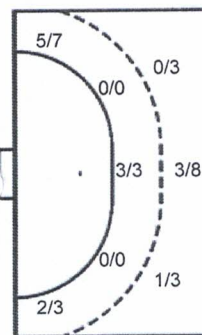

Liga Florilor MOL 25-26

5. round

Match Team Statistics

CS Gloria Bistrita 28 - 27 HC Dunarea Braila

9.10.2025. 17:30

Match No.

(17 - 13) (11 - 14)

Attendance: 2750

TeraPlast Arena

Referees: Alexandru Constantin (ROU) / Laszlo Gal (ROU)

Shot distribution by player

3 Y. Burlachenko

8 M. Kobylinska

	1/1	

9 L. Nusser

		1/1
1/2		2/2
		1/1

10 D. So Delgado Pinto

1/1		1/1
0/1	1/2	3/5
	0/1	

1 miss. 1 block

13 C. Laslo

		0/2

14 B. Bazaliu

		0/1

17 J. Gutierrez Bermejo

		2/2
		0/1

19 C. Kaba Gassama

		1/1

21 A. Zimny

23 P. Arcos Poveda

		1/1
		1/1
	1/1	

24 A. Stoica

		0/1

27 A. Fujita

2/2		3/3
0/1		1/3

30 S. Seraficeanu

1 miss.

37 L. Ostase

		3/3
	1/1	

TOTAL

3/3		12/12
1/4	3/4	7/16
	1/2	1/1

2 miss. 1 block

Saves distribution goalkeepers

1 A. Mazareanu Perseca

87 R. De Arruda

0/9	1/1	0/11
4/5		7/11
0/1	1/2	1/1

TOTAL

0/9	1/1	0/11
4/5		7/11
0/1	1/2	1/1

Shots by position

ATTACK

7m penalties	3/6
Fastbreak	1/1
Breakthrough	7/8
Long dist.	3/3

DEFENSE