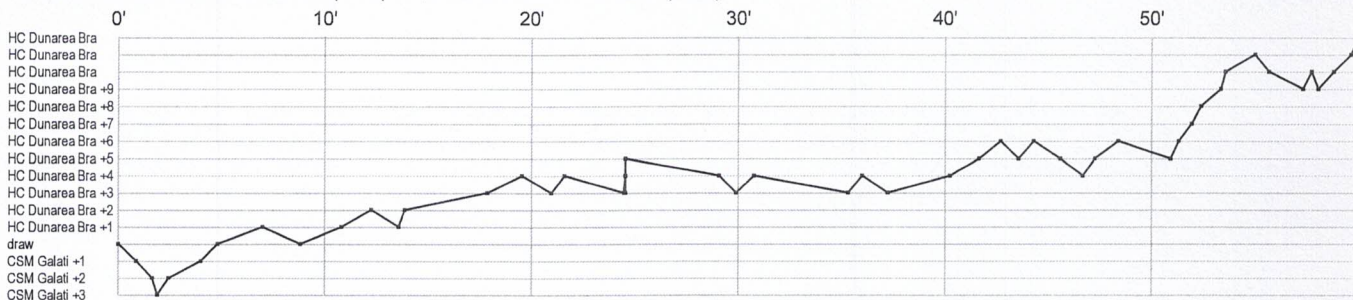

Liga Florilor MOL 25-26

7. round

Match Team Statistics

CSM Galati 19 - 31 HC Dunarea Braila

24.10.2025. 17:00

Match No.

(10 - 13) (9 - 18)

Attendance:

Sala Sporturilor Dunarea

Referees: Constantin Marius Murariu (ROU) / Constantin Claudiu Tabacariu (ROU)

CSM Galati

1 Micu A	r r r s r r r r r r r r r r s	r	
2 Baldovin M			g c
3 Chiriac S			
5 Marcu C			c
6 Merla A		g	f
7 Eiler I	g	t g g g g g g	g
8 Lazar L		t	f
9 Bondalici		t t g e	fg i f
10 Bichir M	g t f i t f		e
11 Prescura A	g	t t g f g g t f	c f c f e g
15 Jipa O	e g f f	f	g t t g f t
18 Corban D			
23 Berbece A	f	f	
89 Zegrean B	g	e	
96 Prodan A		r s s r r r s r r r r r r r s r r r	
99 Sandu A		t	f f

HC Dunarea Braila

1 Serban E			r	r r f
2 Lixandroi M		t c f c	g g f	g f
4 Olek A				
9 Mokat I				g
10 Milosavljevic	t	t g f	g	
22 Raicea C	fg g	g e	e f g	
4 Rosu E		g	e g	
27 Gonzalez	c	f	g	g
35 Kirdiasheva V				g g t
40 Michalak D	g	g	t f	f
44 Trusova K	r r s s r s	r s s s s s	r r r r r r r r r r r r r s e	
55 Bors O				g g g
70 Popa A	g	f t	c a o	g g
77 Mohamed M		f	g f	g g e
88 Janjusevic A			f	o
99 Gonzalez		fg		

In game	g Goal scored	f Missed shot	a Assist	t Technical faults	b Steal
2 2min suspension	e Earned 7m	c Committed 7m	y Yellow card	r Red Card	k Blue card
i Earned 2min.	x Block	4 4min suspension	p Pass for clear chance	s Saved shot	r Received goal

Handball statistics and livescore by Toma-soft ltd (www.toma-soft.hr)