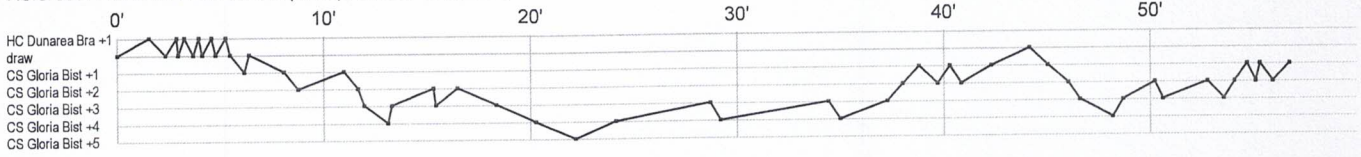

Match Team Statistics

CS Gloria Bistrita 28 - 27 HC Dunarea Braila

9.10.2025. 17:30

Match No.

(17 - 13) (11 - 14)

Attendance: 2750

TeraPlast Arena

Referees: Alexandru Constantin (ROU) / Laszlo Gal (ROU)

CS Gloria Bistrita

1 Mazareanu	
3 Burlachenko	e i t
8 Kobylinska M	g e i a
9 Nusser L	g g t g f t g
10 So Delgado	t a f g a f g g f f t a f g f g g f
13 Laslo C	f f f
14 Bazaliu B	x
17 Gutierrez	g g f c c
9 Kaba	e g b e
21 Zimny A	
23 Arcos Poveda	g p a a e g a g e c
24 Stoica A	f t
27 Fujita A	g f g g
30 Seraficeanu S	f
37 Ostase L	g g g g x
87 De Arruda R	r r r r r r s s r a r r r s i s s r f s s s r s r r r r r r r r r r r s s r r r f s s

HC Dunarea Braila

1 Serban E	r r r r r r r r s r r r s
2 Lixandriou M	
4 Olek A	
9 Mokat I	g f
10 Milosavljevic	g g d t f t a e g g i g e i
21 Cotet M	
22 Raicea C	g e g
24 Rosu E	g g a t t a e f f g f a f g g p a
27 Gonzalez	x g f c
35 Kirdiasheva V	f f f
40 Michalak D	g a f y o g t g c
Trusova K	r s r s r r s s r s r s s s r r r s r r r s r f s r r s
7 Popa A	g p g g g o l c a f a a g l g f t l g e
77 Mohamed M	c g
88 Janjusevic A	g
99 Gonzalez	f

In game	g Goal scored	f Missed shot	a Assist	t Technical faults	b Steal
2 2min suspension	e Earned 7m	c Committed 7m	y Yellow card	r Red Card	k Blue card
i Earned 2min.	x Block	4 4min suspension	p Pass for clear chance	s Saved shot	r Received goal