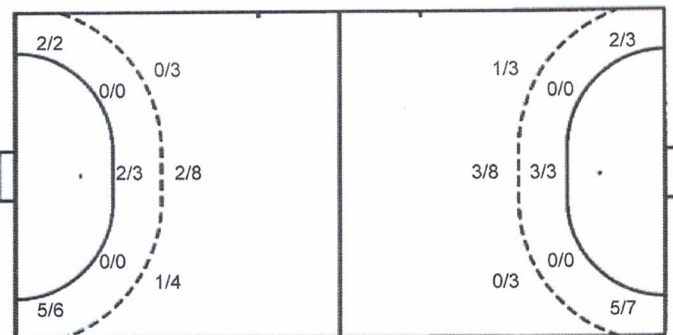

Liga Florilor MOL 25-26

5. round

Match Team Statistics

CS Gloria Bistrita 28 - 27 HC Dunarea Braila

9.10.2025. 17:30

Match No.

(17 - 13) (11 - 14)

Attendance: 2750

TeraPlast Arena

Referees: Alexandru Constantin (ROU) / Laszlo Gal (ROU)

Shot distribution by player

2 M. Lixandroi

4 A. Otek

9 I. Mokat

		1/1
		0/1

10 D. Milosavljevic

2/2		1/1
0/1		1/1
	1/2	

21 M. Cotet

22 C. Raicea

1/1		1/1

24 E. Rosu

2/2		2/2
		1/4

1 block

27 L. Gonzalez Ortega

		1/1
0/1		

35 V. Kirdiasheva

	0/1	
0/2		0/1

1 miss.

40 D. Michalak

1/1		3/3
		0/1

70 A. Popa

2/2		2/2
1/1		2/2

1 miss. 1 block

77 M. Mohamed

1/1		

88 A. Janjusevic

		0/1
1/1		

99 M. Gonzalez Alvarez

		0/1

TOTAL

9/9	0/1	11/11
1/5		4/11
1/1	1/2	0/1

2 miss. 2 block

Saves distribution goalkeepers

1 E. Serban

		0/7
	0/2	2/5
		0/1

44 K. Trusova

0/3		0/5
3/4	1/2	7/11
	1/2	

TOTAL

0/3		0/12
3/4	1/4	9/16
	1/2	0/1

Shots by position

ATTACK

DEFENSE

7m penalties 3/5
Fastbreak 0/0
Breakthrough 11/13
Long dist. 1/1

7m penalties 3/6
Fastbreak 1/1
Breakthrough 7/8
Long dist. 3/3

Shooting statistics

Position	Goals	Sav.	Miss.	Post	Blk.	Total	%
Back (9m)	3	8	2	0	2	15	20
Line (6m)	2	1	0	0	0	3	67
Wing	7	1	0	0	0	8	88
7m penalties	3	2	0	0	0	5	60
Fastbreak	0	0	0	0	0	0	0
Breakthrough	11	2	0	0	0	13	85
Total	26	14	2	0	2	44	59

Jersey number Tot. Total shooting 6m 6m (line) shooting 9m 9m shooting Wng. Wing shooting FB Fastbreak sh. 7m 7m penalty sh.
Brk. Breakthrough sh. LD Long distance sh. As. Assists PC Pass clear chance E7 Earned 7m pen. TF Technical faults St. Steals
2m 2m punishments C7. Committed 7m E2 Earned 2m pun. YC. Yellow cards R/B Red/Blue cards Blk. Blocks S Starting Line-up

Handball statistics and livescore by Toma-soft ltd (www.toma-soft.hr)