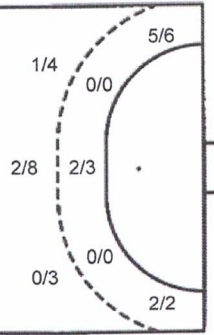

7m penalties	3/5
Fastbreak	0/0
Breakthrough	11/13
Long dist.	1/1

Shooting statistics

Position	Goals	Sav.	Miss.	Post	Blk.	Total	%
Back (9m)	4	8	1	0	1	14	29
Line (6m)	3	0	0	0	0	3	100
Wing	7	3	0	0	0	10	70
7m penalties	3	2	1	0	0	6	50
Fastbreak	1	0	0	0	0	1	100
Breakthrough	7	1	0	0	0	8	88
Total	25	14	2	0	1	42	60

#	Jersey number	Tot.	Total shooting	6m	6m (line) shooting	9m	9m shooting	Wng.	Wing shooting	FB	Fastbreak sh.	7m	7m penalty sh.
Brk.	Breakthrough sh.	LD	Long distance sh.	As.	Assists	PC	Pass clear chance	E7	Earned 7m pen.	TF	Technical faults	St.	Steals
2m	2m punishments	C7.	Committed 7m	E2	Earned 2m pun.	YC.	Yellow cards	R/B	Red/Blue cards	Blk.	Blocks	S	Starting Line-up

Handball statistics and livescore by Toma-soft ltd (www.toma-soft.hr)