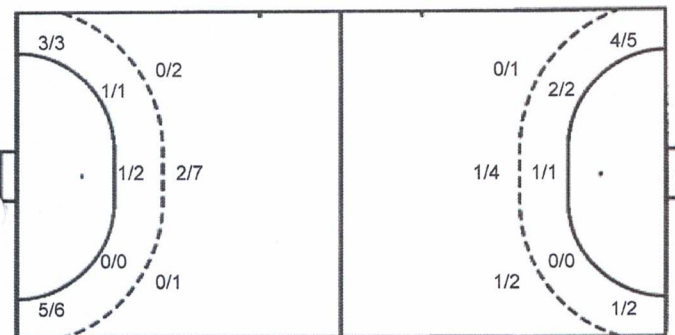

Liga Florilor MOL 25-26

10. round

Match Team Statistics

HC Dunarea Braila 32 - 28 CS Minaur Baia Mz

20.12.2025. 15:00

Match No.

(19 - 13) (13 - 15)

Attendance: 1120

Referees: Mihai Plrvu (ROU) / Radu Mihai Potirniche (ROU)

Shot distribution by player

2 M. Ianasi

4 S. Brindusa

6 E. Galinska

10 J. Quintino Ribeiro

0/1		
3/3		

13 M. Gomes Da Costa

		2/2
	1/1	
1/1		

2 miss.

14 M. Avadanei

15 D. Romaniuc

17 A. Naumenko

21 F. Woller

1/1		
	1/1	1/2
1/1		4/4

1 post 2/2 lob

28 N. Papp

		1/1

33 A. Lundback

		0/1
	0/1	0/1
1/1		2/3

1 post 2 miss.

84 D. Ilyina

1/1		
		0/1
1/1		2/3

93 A. Spugnini Santome

0/1		
1/2		2/2

99 A. Miticus

		0/1

TOTAL

2/2		2/3
0/2	2/3	1/4
8/9		11/14

2 post 4 miss. 2/2 lob

Saves distribution goalkeepers

16 C. Preda

		0/3

53 Y. Dumanska

1/3		1/4
0/4	0/2	0/2
0/8		1/9

TOTAL

1/3		1/4
0/4	0/2	0/2
0/8		1/12

Shots by position

ATTACK

DEFENSE

7m penalties 4/7

Fastbreak 2/2

Breakthrough 8/12

Long dist. 2/2

7m penalties 3/3

Fastbreak 3/5

Breakthrough 15/17

Long dist. 1/1

Shooting statistics

Position	Goals	Sav.	Miss.	Post	Blk.	Total	%
Back (9m)	2	5	3	0	0	10	20
Line (6m)	2	1	0	0	0	3	67
Wing	8	0	0	1	0	9	89
7m penalties	4	2	0	1	0	7	57
Fastbreak	2	0	0	0	0	2	100
Breakthrough	8	3	1	0	0	12	67
Total	26	11	4	2	0	43	60

#	Jersey number	Tot.	Total shooting	6m	6m (line) shooting	9m	9m shooting	Wng.	Wing shooting	FB	Fastbreak sh.	7m	7m penalty sh.
Brk.	Breakthrough sh.	LD	Long distance sh.	As.	Assists	PC	Pass clear chance	E7	Earned 7m pen.	TF	Technical faults	St.	Steals
2m	2m punishments	C7.	Committed 7m	E2	Earned 2m pun.	YC.	Yellow cards	R/B	Red/Blue cards	Blk.	Blocks	S	Starting Line-up

Handball statistics and livescore by Toma-soft ltd (www.toma-soft.hr)