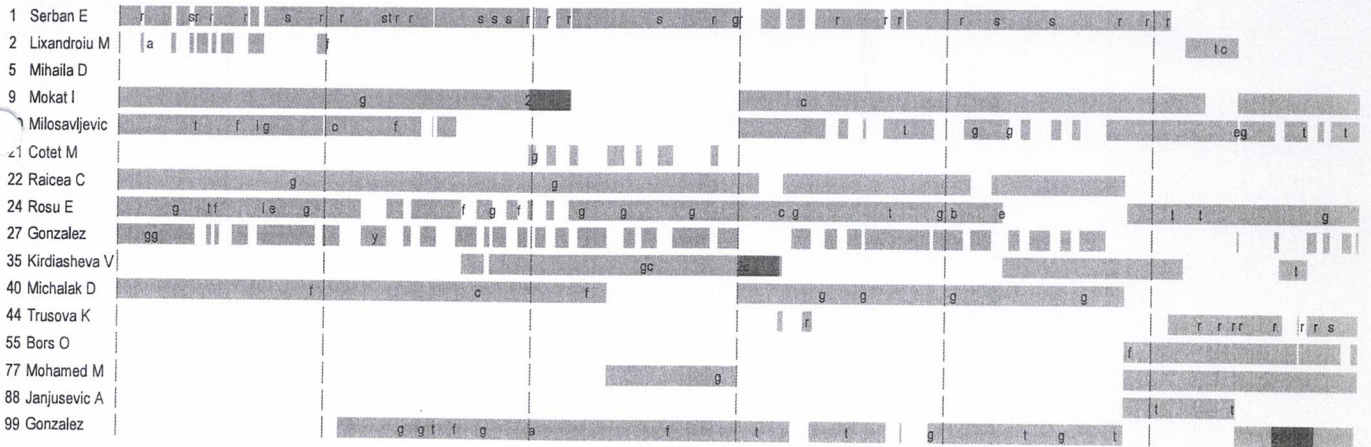

HC Dunarea Braila