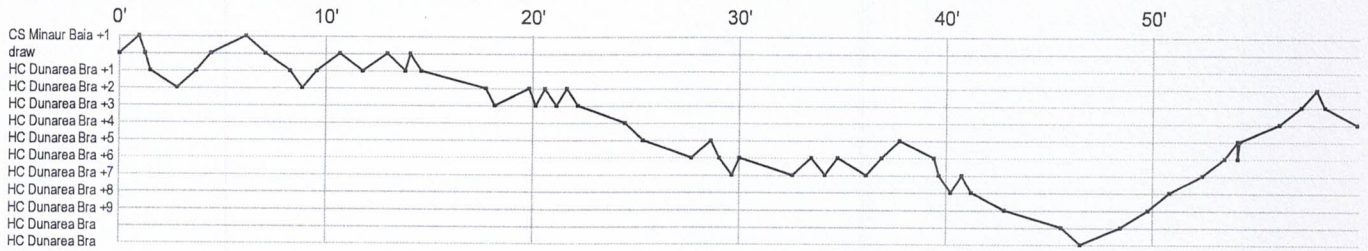

Liga Florilor MOL 25-26

10. round

Match Team Statistics

HC Dunarea Braila 32 - 28 CS Minaur Baia Mare

20.12.2025. 15:00

Match No.

(19 - 13) (13 - 15)

Attendance: 1120

Referees: Mihai Pirvu (ROU) / Radu Mihai Potirniche (ROU)