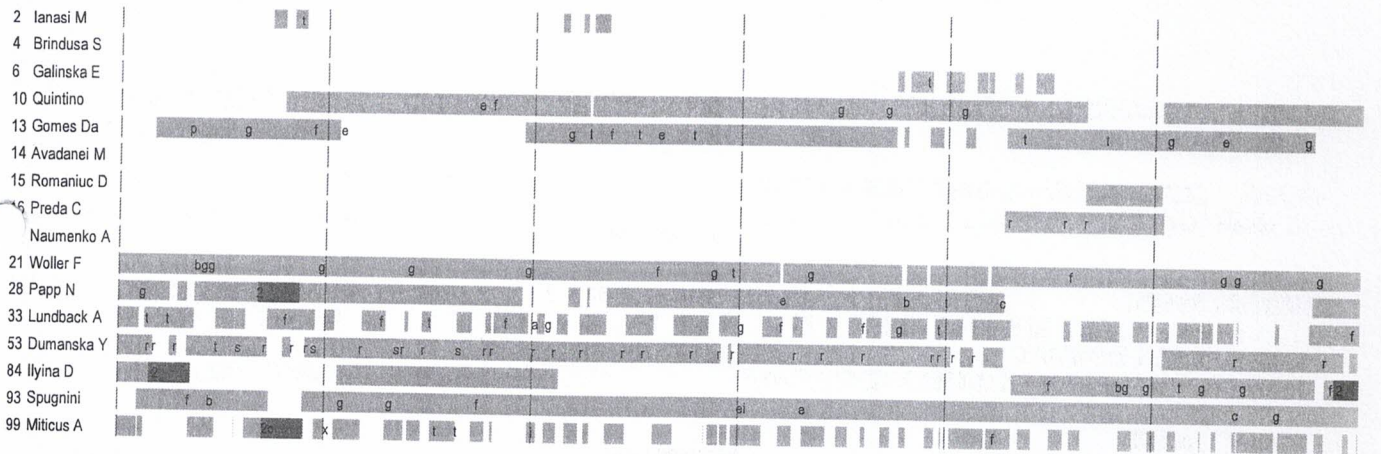

CS Minaur Baia Mare

In game	g Goal scored	f Missed shot	a Assist	t Technical faults	b Steal
2 2min suspension	e Earned 7m	c Committed 7m	y Yellow card	r Red Card	k Blue card
i Earned 2min.	x Block	4 4min suspension	p Pass for clear chance	s Saved shot	r Received goal

Handball statistics and livescore by Toma-soft ltd (www.toma-soft.hr)